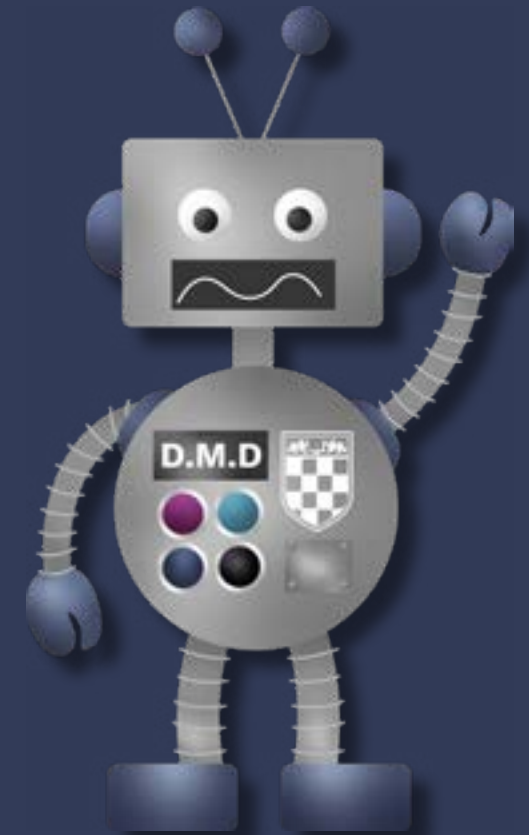

TRANSMEDIA WINCHESTER

Logo:

The logo can be used either with or without the blue background. When used with, it can be cropped depending on its required purpose. For example, the round logo for social media profiles. The transparent logo is for use on coloured backgrounds.

Tagline: Virtually Reformed and Better than Before.

The tagline refers to the online nature of this event and the different possibilities available due to this.

Colour Scheme:

#632054 R:99 G:32 B:84	#ffffff R:255 G:255 B:255	#407489 R:64 G:116 B:137	#454d67 R:69 G:77 B:103	#323b58 R:50 G:59 B:88	#cfd6e2 R:207 G:214 B:226
---------------------------------	------------------------------------	-----------------------------------	----------------------------------	---------------------------------	------------------------------------

Icons:

There are two different icon styles, which can be used: the transparent style and the round style. Icons can be used across the website and all promotional material.

3D

DESIGN

DEVELOPMENT

CAD

3D

DESIGN

DEVELOPMENT

CAD

USER PROFILE

REDDIT

INSTAGRAM

FACEBOOK

TWITTER

The robot mascot has been created to represent DMD. It can be used on the website and all promotional and branding material.